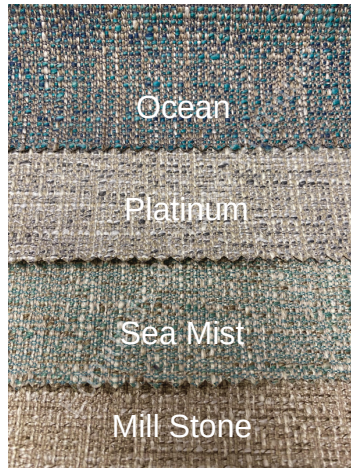

SIREN FURNITURE

Available Fabrics

Please note : Colour reproductions can vary and may not precisely represent goods delivered. Please visit our showroom to see our colour swatches or contact us if you would like to see actual fabric samples

Band A - Kendal

Band B - Roma

Band B - Shetland

Band B - Piero

Band C - Plush

Band C - Manolo

Band C - Everest

Band C - Hopsack